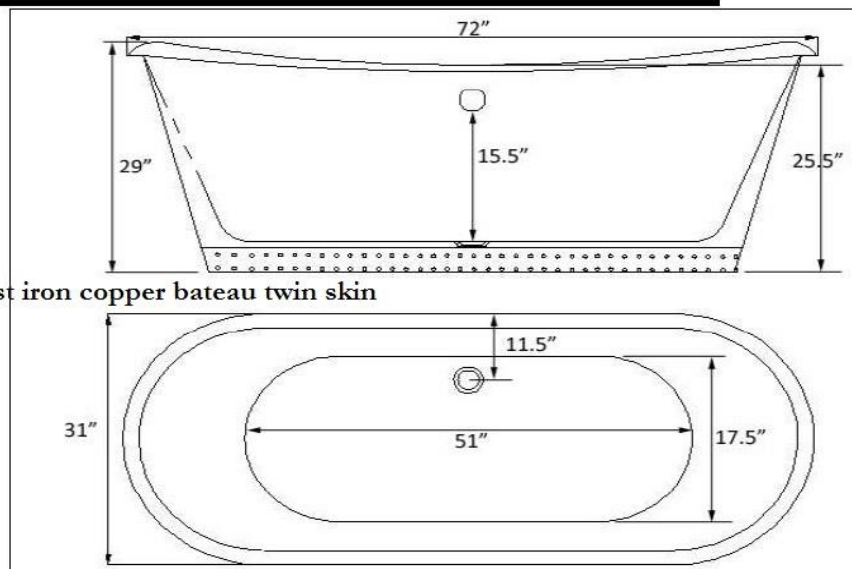

72 " large bateau

Fetaures copper outside skin

73 " Slight Slipper bath

Burnished

Finish shown

72 " Double Ended Claw Foot bath I C S Quality Acrylic Baths

Burnished finish

Oil Rubbed Bronze
Finish

Quality Acrylic Bath

www.

ICS Quality Acrylic Baths .com

72 " Double Slipper bath

- White inside
- Bisque outside
- Oil Rubbed
- Bronze Claw foot

- Burnished
- Finish

66 " Cast Iron Bateau bath, twin skin

Weight Empty	562 lbs
Weight Crated	612 lbs
Gallons to Overflow	61
Weight Filled	1071 lbs

Requires either a wall mounted or free standing faucet/tub filler.

Meets or Exceeds ANSI Z123.1.2-2005; CSA B45.0-02 & CSA B45.5-02

72 " cast iron copper bateau twin skin

Weight Empty	636 lbs
Weight Crated	725 lbs
Gallons to Overflow	83
Weight Filled	1301 lbs