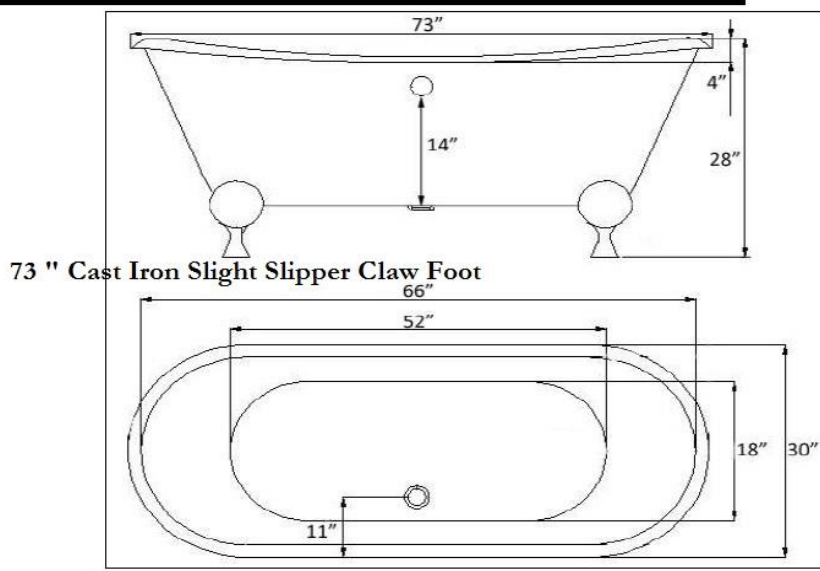

Quality Acrylic Bath

www.

ICS Quality Acrylic Baths .com

72 " Double Slipper bath

- White inside
- Bisque outside
- Oil Rubbed
- Bronze Claw foot

- Burnished
- Finish

66 " Cast Iron Bateau bath, twin skin

Weight Empty	562 lbs
Weight Crated	612 lbs
Gallons to Overflow	61
Weight Filled	1071 lbs

Requires either a wall mounted or free standing faucet/tub filler.

Meets or Exceeds ANSI Z123.1.2-2005; CSA B45.0-02 & CSA B45.5-02

72 " cast iron copper bateau twin skin

Weight Empty	636 lbs
Weight Crated	725 lbs
Gallons to Overflow	83
Weight Filled	1301 lbs

Requires either a wall mounted or free standing faucet/tub filler.

Meets or Exceeds ANSI Z123.1.2-2005; CSA B45.0-02 & CSA B45.5-02

73 " Cast Iron Slight Slipper Claw Foot

Weight Empty
Weight Crated
Gallons to Overflow
Weight Filled

560 lbs
687 lbs
80
1230 lbs

Requires either a wall mounted or free standing faucet/tub filler.

Meets or Exceeds ANSI Z123.1.2-2005; CSA B45.0-02 & CSA B45.5-02
Dimensions are approximate to the nearest 1/2"