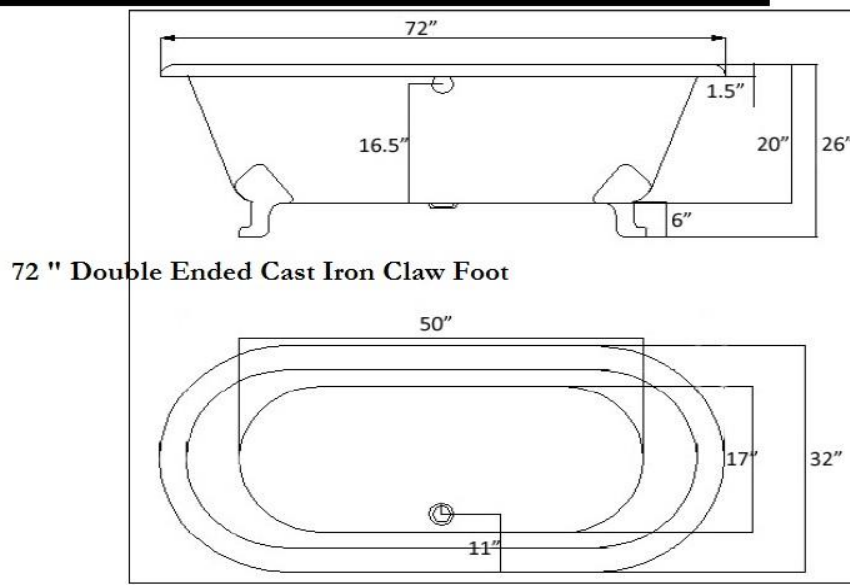

Quality Acrylic Bath

www.

ICS Quality Acrylic Baths .com

72 " Double Slipper bath

- White inside
- Bisque outside
- Oil Rubbed
- Bronze Claw foot

- Burnished
- Finish

66 " Cast Iron Bateau bath, twin skin

Weight Empty	562 lbs
Weight Crated	612 lbs
Gallons to Overflow	61
Weight Filled	1071 lbs

Requires either a wall mounted or free standing faucet/tub filler.

Meets or Exceeds ANSI Z123.1.2-2005; CSA B45.0-02 & CSA B45.5-02

72 " cast iron copper bateau twin skin

Weight Empty	636 lbs
Weight Crated	725 lbs
Gallons to Overflow	83
Weight Filled	1301 lbs

Requires either a wall mounted or free standing faucet/tub filler.

Meets or Exceeds ANSI Z123.1.2-2005; CSA B45.0-02 & CSA B45.5-02

73 " Cast Iron Slight Slipper Claw Foot

Weight Empty
Weight Crated
Gallons to Overflow
Weight Filled

560 lbs
687 lbs
80
1230 lbs

Requires either a wall mounted or free standing faucet/tub filler.

Meets or Exceeds ANSI Z123.1.2-2005; CSA B45.0-02 & CSA B45.5-02
Dimensions are approximate to the nearest 1/2"