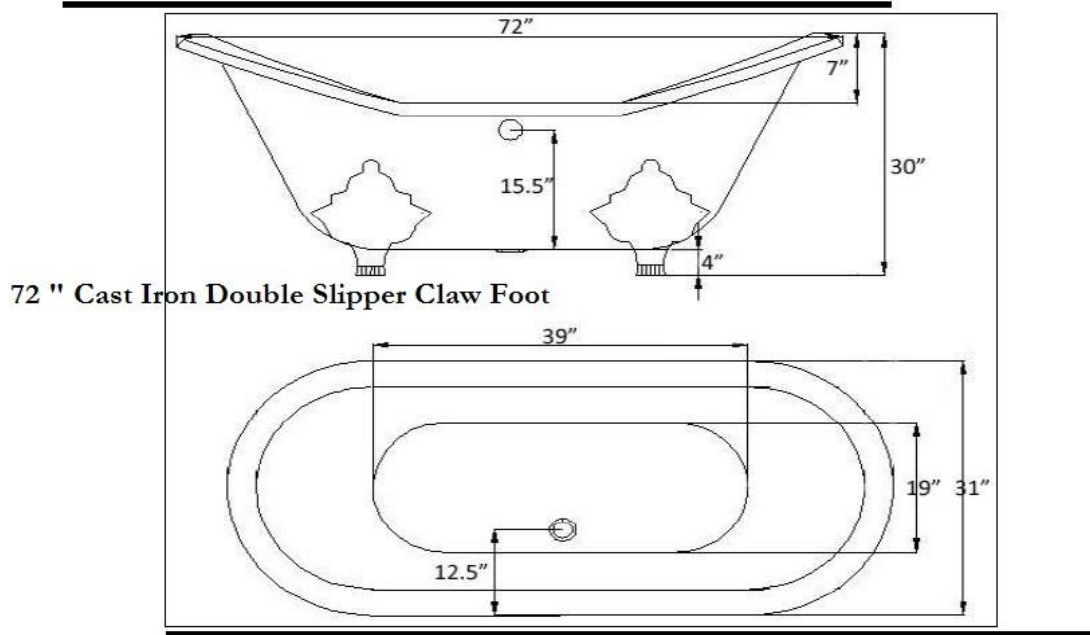

560 lbs
687 lbs
80
1230 lbs

Requires either a wall mounted or free standing faucet/tub filler.

Meets or Exceeds ANSI Z123.1.2-2005; CSA B45.0-02 & CSA B45.5-02
Dimensions are approximate to the nearest 1/2"

72 " Double Ended Cast Iron Claw Foot

Weight Empty
Weight Crated
Gallons to Overflow
Weight Filled

480 lbs
591
78
1166 lbs

Requires either a wall mounted or free stand faucet/tub filler.

Meets or Exceeds ANSI Z123.1.2-2005; CSA B45.0-02 & CSA B45.5-02
Dimensions are approximate to the nearest 1/2"