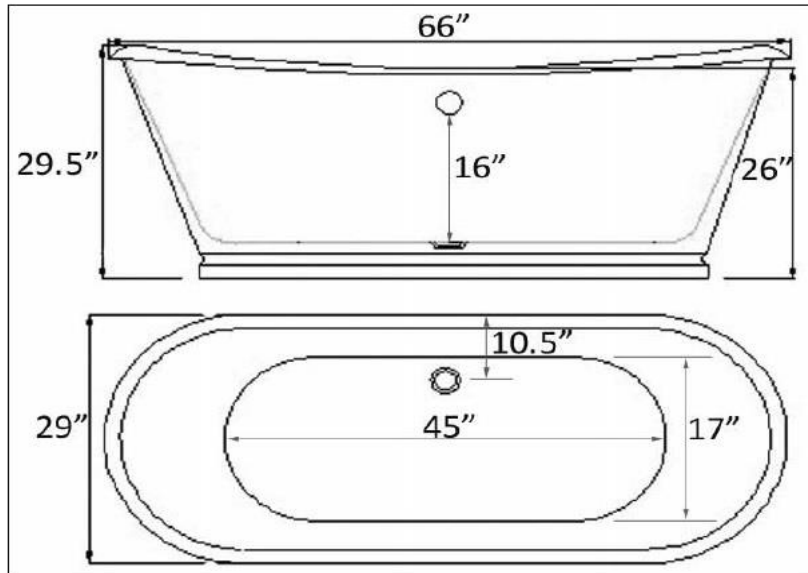

Quality Acrylic Bath

www.

ICS Quality Acrylic Baths .com

72 " Double Slipper bath

- White inside
- Bisque outside
- Oil Rubbed
- Bronze Claw foot

- Burnished
- Finish

66 " Cast Iron Bateau bath, twin skin

Weight Empty	562 lbs
Weight Crated	612 lbs
Gallons to Overflow	61
Weight Filled	1071 lbs

Requires either a wall mounted or free standing faucet/tub filler.

Meets or Exceeds ANSI Z123.1.2-2005; CSA B45.0-02 & CSA B45.5-02

72 " cast iron copper bateau twin skin

Weight Empty	636 lbs
Weight Crated	725 lbs
Gallons to Overflow	83
Weight Filled	1301 lbs